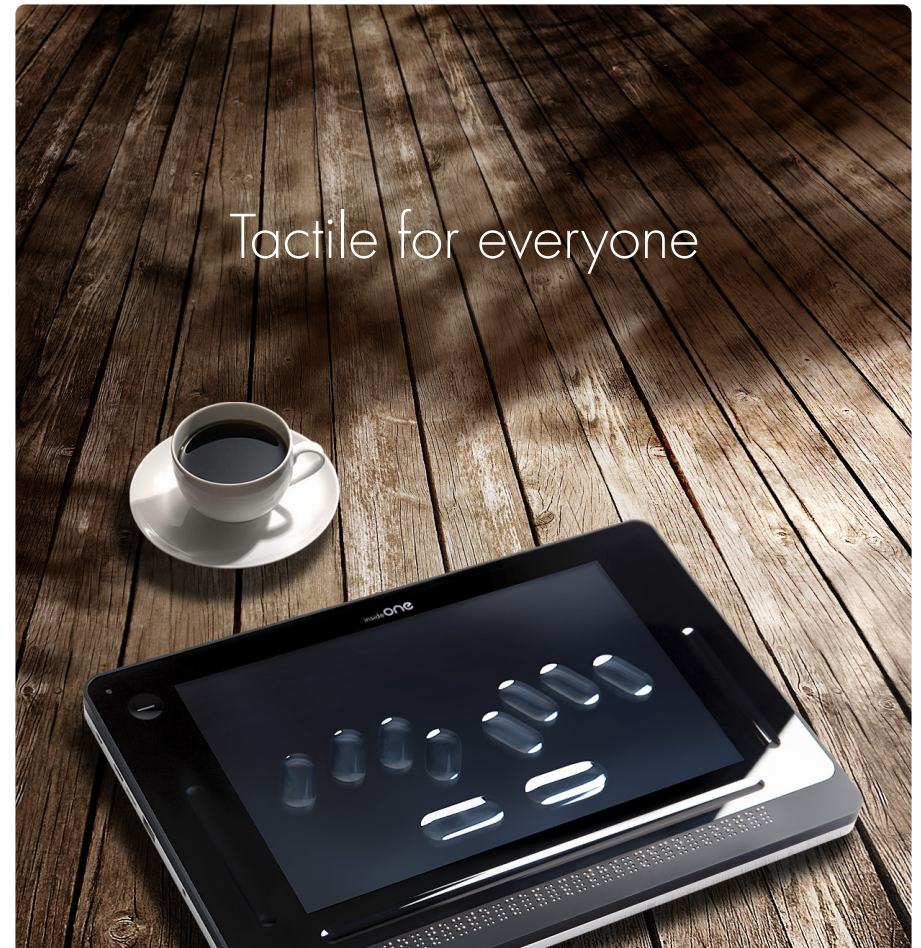

Tactile for everyone

inside one
Tactile Braille Tablet by insidevision